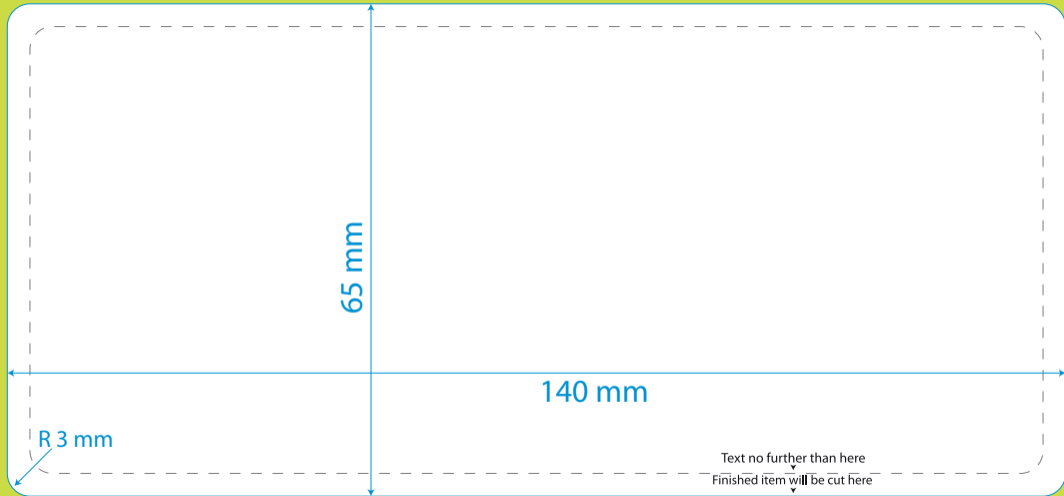

13 mm
bleed

65 mm

13 mm
bleed

140 mm

R 3 mm

Text no further than here
Finished item will be cut here

5 mm bleed