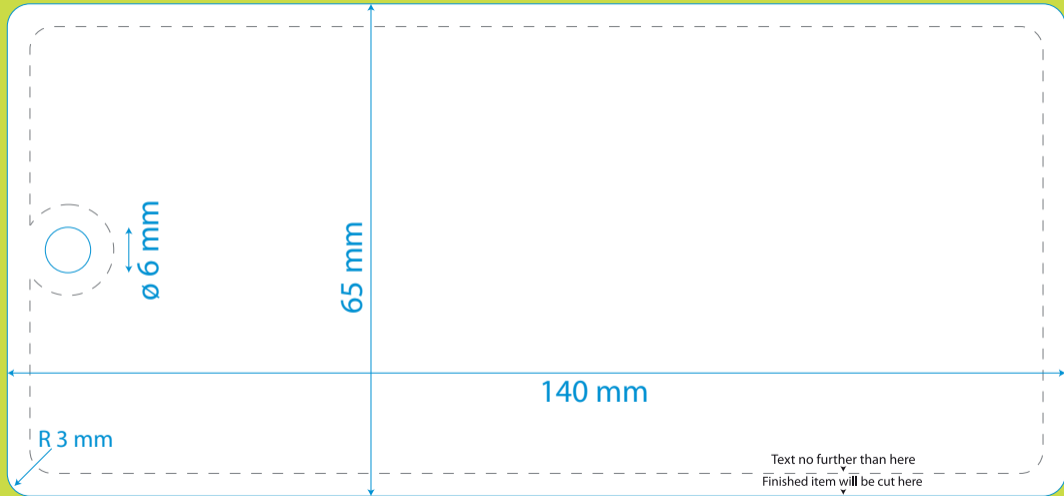

13 mm
bleed

65 mm

140 mm

R 3 mm

Ø 6 mm

Text no further than here
↓
Finished item will be cut here
↓

5 mm bleed

13 mm
bleed